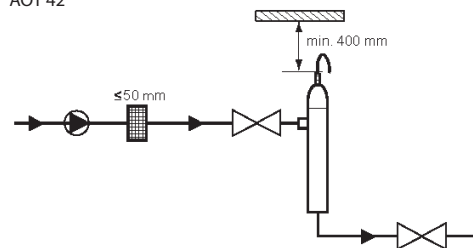

Installation

AOT 42